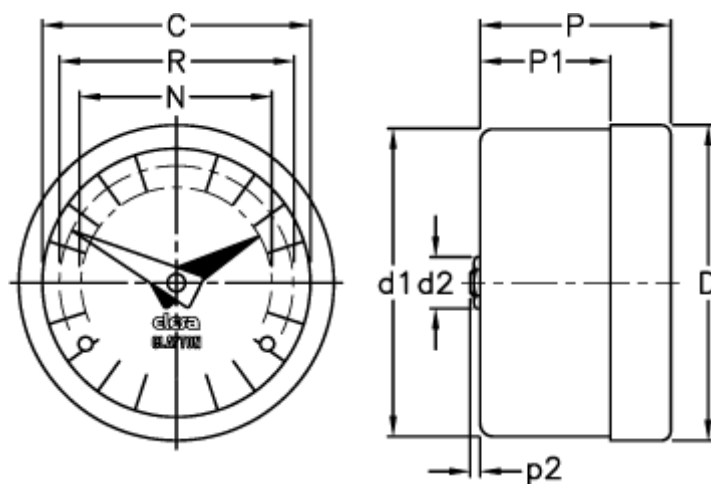

# Data Sheet

Article number: 2307020918  
Description: E+G Gravity indicator  
GA02-0048-S

## Measures

C = 60	R = 51
D = 68.4	
D1 = 67.0	
d2 = 8	
N = 44	
P = 32	
P1 = 19.3	
p2 = 1.0	